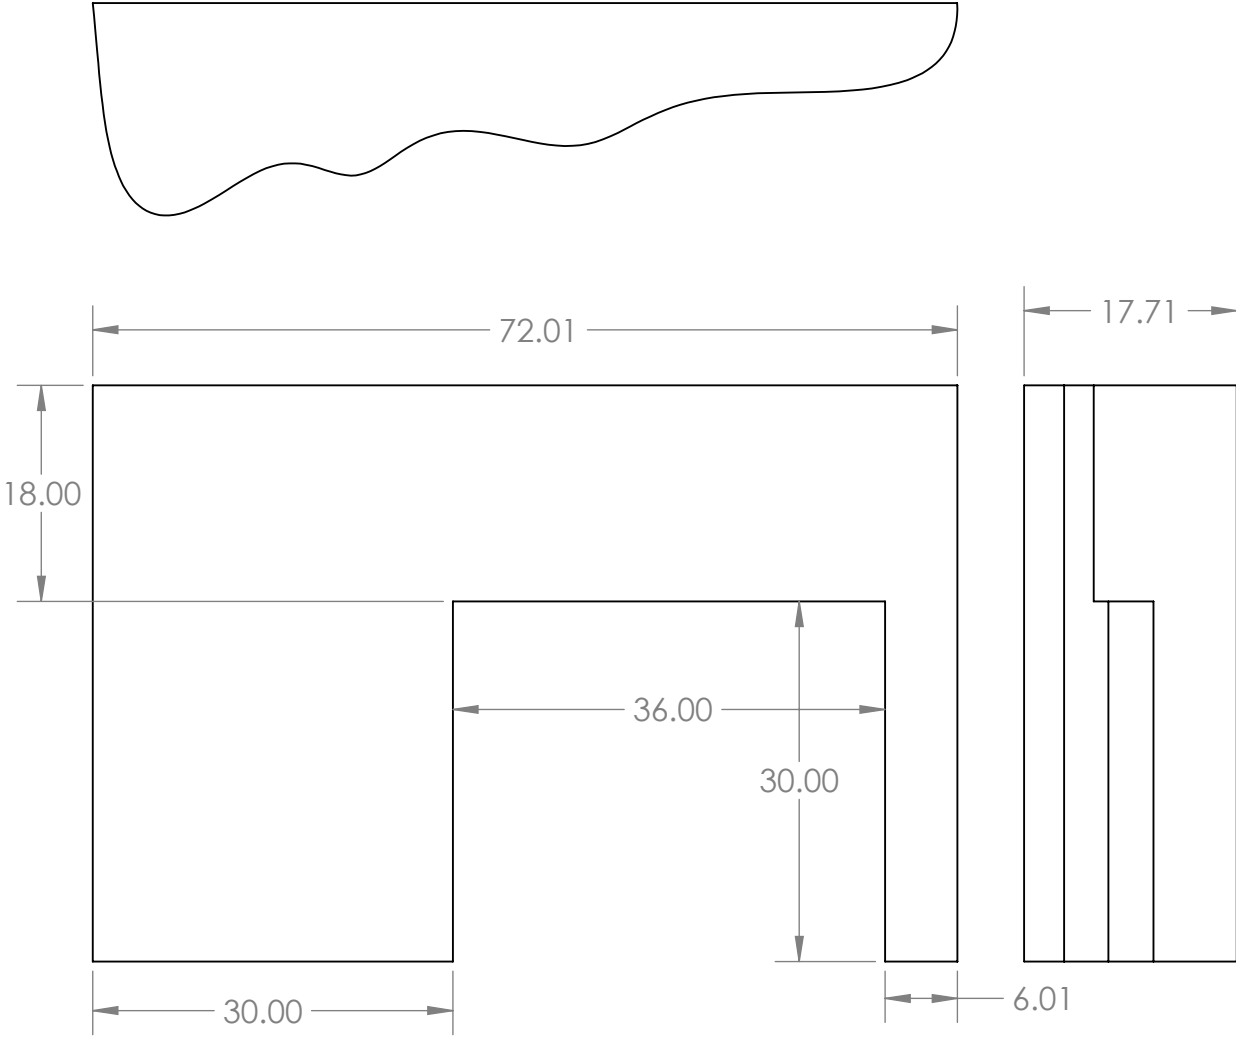

A

DO NOT SCALE DRAWING

SCALE: 1:16

Copyright
 Pro Concrete Countertops
www.proconcretecountertops.com
dian@proconcretecountertops.com
 218.242.5398