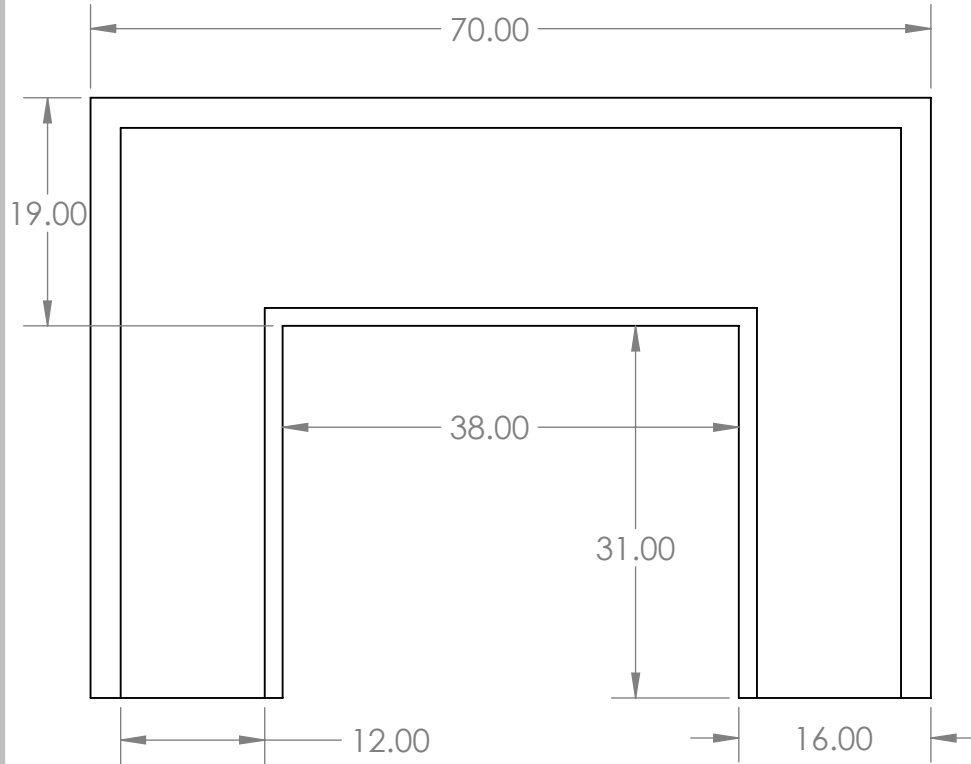

6

5

4

3

2

1

Drawing Name:

Morey

Revision Date:
08/27/2023

D

D

C

C

B

B

A

A