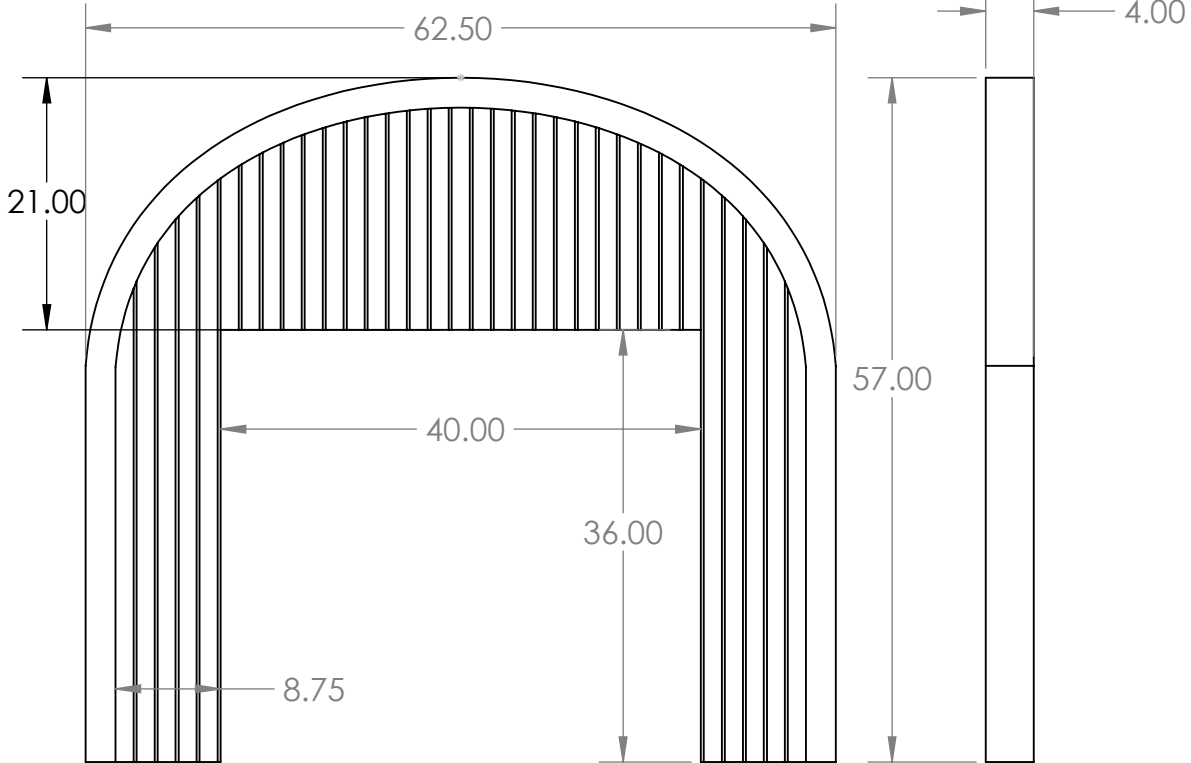

6

5

4

3

2

1

Drawing Name:

# Ruth

Revision Date:  
08/27/2023

D

D

DETAIL A  
SCALE 1 : 8

DO NOT SCALE DRAWING  
SCALE:1:16

Copyright  
Pro Concrete Countertops  
www.proconcretecountertops.com  
dian@proconcretecountertops.com  
218.242.5398